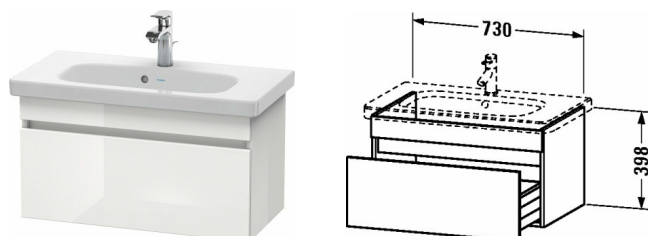

**Vanity unit wall-mounted compact # DS6399**

| &lt; 730 mm &gt; |

Vanity unit wall-mounted compact	Dimension	Weight	Order number
1 pull-out compartment, for DuraStyle # 233778			
<b>Colors</b>			
M14 Terra M18 White Matt M22 White High Gloss (Decor) M31 Pine Silver M43 Basalt Matt M49 Graphite Matt M51 Pine Terra M52 European Oak M53 Chestnut Dark M73 Tecino Cherry Tree M79 Natural Walnut M91 Taupe Decor			
<b>Variant</b>			
	730 x 368 mm		DS6399
<b>Infobox</b>			
Furniture available Bi-Colour. Body limited to 18-White Matt or 43- Basalt Matt. Front available in all colour options., Installation only in combination with space saving siphon (# 005076 is recommended), Dividing system optional, lay-in component # UV 9955, Please specify when ordering:, - Front colour, - Body colour			
<b>Suitable products</b>			
Dividing system Individual and retrofittable dividing system with cover, Black diamond, for vanity unit, 115 x 270 mm	115 x 270 mm		UV9955
Washbasin, furniture washbasin compact with overflow, with tap platform, underneath glazed, 785 x 400 mm	785 x 400 mm		233778

*All drawings contain the necessary measurements which are subject to standard tolerances. They are stated in mm and are non-binding. Exact measurements, in particular for customised installation scenarios, can only be taken from the finished ceramic piece.*