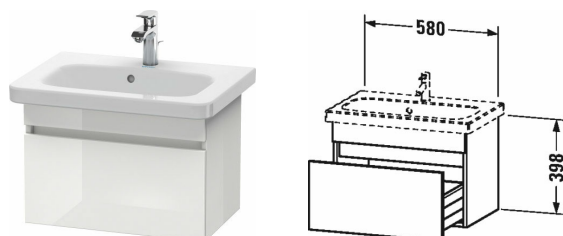

**Vanity unit wall-mounted compact # DS6379**

| &lt; 580 mm &gt; |

Vanity unit wall-mounted compact	Dimension	Weight	Order number
1 pull-out compartment, for DuraStyle # 233763			
<b>Colors</b>			
M07 Concrete Grey Matt Decor M09 Light Blue Matt Decor M14 Terra M18 White Matt M21 Walnut Dark Decor M22 White High Gloss (Decor) M31 Pine Silver M43 Basalt Matt M49 Graphite Matt M51 Pine Terra M52 European Oak M53 Chestnut Dark M73 Tecino Cherry Tree M75 Linen M79 Natural Walnut M91 Taupe Decor			
<b>Variant</b>			
	580 x 368 mm		DS6379
<b>Infobox</b>			
Furniture available Bi-Colour. Body limited to 18-White Matt or 43- Basalt Matt. Front available in all colour options., Installation only in combination with space saving siphon (# 005076 is recommended), Dividing system optional, lay-in component # UV 9955, Please specify when ordering:, - Front colour, - Body colour			
<b>Suitable products</b>			
Dividing system Individual and retrofittable dividing system with cover, Black diamond, for vanity unit, 115 x 270 mm	115 x 270 mm		UV9955
Washbasin, furniture washbasin compact with overflow, with tap platform, underneath glazed, 635 x 400 mm	635 x 400 mm		233763

All drawings contain the necessary measurements which are subject to standard tolerances. They are stated in mm and are non-binding. Exact measurements, in particular for customised installation scenarios, can only be taken from the finished ceramic piece.