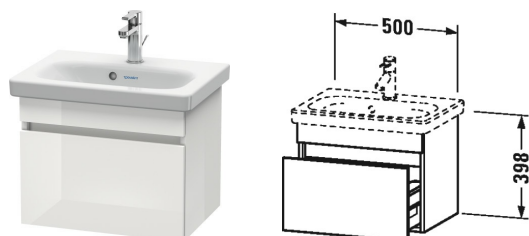

Vanity unit wall-mounted compact # DS6303

| < 500 mm > |

Vanity unit wall-mounted compact	Dimension	Weight	Order number
1 pull-out compartment, for DuraStyle # 233755			
Colors			
M07 Concrete Grey Matt Decor M09 Light Blue Matt Decor M14 Terra M18 White Matt M21 Walnut Dark Decor M22 White High Gloss (Decor) M31 Pine Silver M43 Basalt Matt M49 Graphite Matt M51 Pine Terra M52 European Oak M53 Chestnut Dark M73 Tecino Cherry Tree M75 Linen M79 Natural Walnut M91 Taupe Decor			
Variant			
	500 x 368 mm		DS6303
Infobox			
Furniture available Bi-Colour. Body limited to 18-White Matt or 43- Basalt Matt. Front available in all colour options., Installation only in combination with space saving siphon (# 005076 is recommended), Dividing system optional, lay-in component # UV 9955, Please specify when ordering:, - Front colour, - Body colour			
Suitable products			
Dividing system Individual and retrofittable dividing system with cover, Black diamond, for vanity unit, 115 x 270 mm	115 x 270 mm		UV9955
Washbasin, furniture washbasin compact with overflow, with tap platform, underneath glazed, 550 x 400 mm	550 x 400 mm		233755

All drawings contain the necessary measurements which are subject to standard tolerances. They are stated in mm and are non-binding. Exact measurements, in particular for customised installation scenarios, can only be taken from the finished ceramic piece.