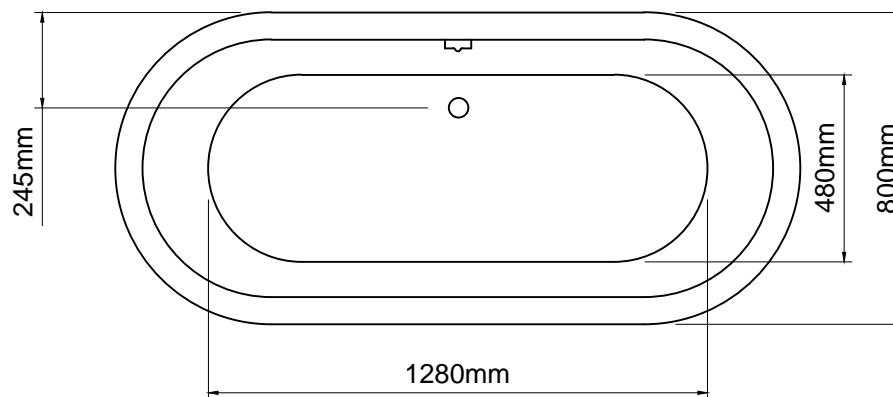

### Important

All dimensions listed are nominal. Being cast products they are subject to a size variance of +/- 3% tolerances.

Bath weight: 68 kilos (approx)

Dimensions  
L 1756 x W 800 x H 647

0	28/01/14	Drawing created	CADS	CADS
REV	DATE	DESCRIPTION	DRAWN	CHECKED

DRAWING TITLE				
Corinthian bath				
SCALE	PAPER SIZE	DATE	DRAWN	CHECKED
1:20	A4	28/01/14	CADS	CADS
DRAWING No				REVISION
COR-NT-01				- 0

Inspired by nature