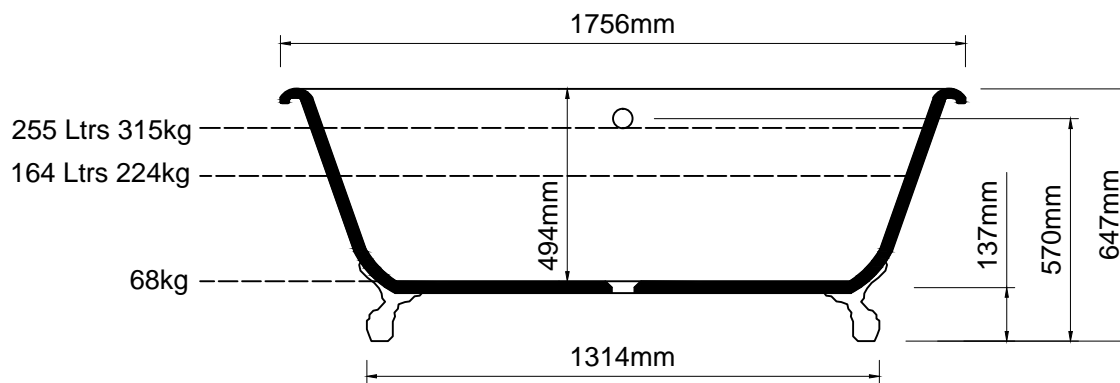

### Notes

Taps, accessories and assembly parts are not included and must be purchased separately.

### Important

All dimensions listed are nominal. Being cast products they are subject to a size variance of +/- 3% tolerances.

Bath weight: 68 kilos (approx)

Dimensions  
L 1756 x W 800 x H 647

0	28/01/14	Drawing created	CADS	CADS
REV	DATE	DESCRIPTION	DRAWN	CHECKED

DRAWING TITLE				
Corinthian bath				
SCALE	PAPER SIZE	DATE	DRAWN	CHECKED
1:20	A4	28/01/14	CADS	CADS
DRAWING No				REVISION
COR-NT-01				- 0

Inspired by nature