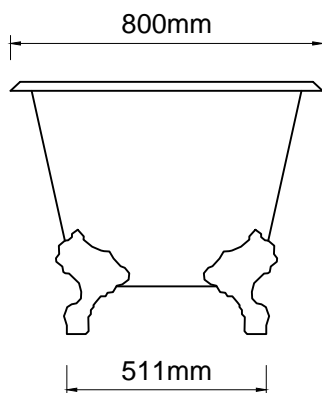

### Important

All dimensions listed are nominal. Being cast products they are subject to a size variance of +/- 3% tolerances.

Bath weight: 68 kilos (approx)

Dimensions  
L 1756 x W 800 x H 647

0	28/01/14	Drawing created	CADS	CADS
REV	DATE	DESCRIPTION	DRAWN	CHECKED

DRAWING TITLE				
Corinthian bath				
SCALE	PAPER SIZE	DATE	DRAWN	CHECKED
1:20	A4	28/01/14	CADS	CADS
DRAWING No				REVISION
COR-NT-01				- 0

Inspired by nature