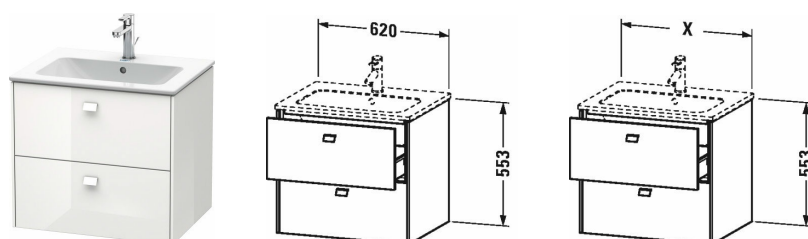

Vanity unit wall-mounted # BR4101

| < 620 mm > |

Vanity unit wall-mounted	Dimension	Weight	Order number
2 drawers, upper drawer including cut-out for siphon and siphon cover, for ME by Starck # 233663			
Colors			
M07 Concrete Grey Matt Decor M09 Light Blue Matt Decor M18 White Matt M21 Walnut Dark Decor M22 White High Gloss (Decor) M31 Pine Silver M43 Basalt Matt M49 Graphite Matt M51 Pine Terra M52 European Oak M53 Chestnut Dark M73 Tecino Cherry Tree M75 Linen M79 Natural Walnut M91 Taupe Decor			
Variant			
	620 x 479 mm		BR4101
Infobox			
Space saving siphon # 005076 is recommended, Dividing system optional, lay-in component # UV 9845 , Please specify when ordering:			
Suitable products			
Dividing system Individual and retrofittable dividing system with cover, Black diamond, for vanity unit, 115 x 320 mm	115 x 320 mm		UV9845
Washbasin, furniture washbasin with overflow, with tap platform, 630 x 490 mm	630 x 490 mm		233663

All drawings contain the necessary measurements which are subject to standard tolerances. They are stated in mm and are non-binding. Exact measurements, in particular for customised installation scenarios, can only be taken from the finished ceramic piece.