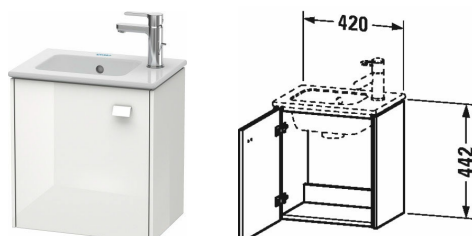

Vanity unit wall-mounted # BR4000 L/R

| < 420 mm > |

Vanity unit wall-mounted	Dimension	Weight	Order number
1 door, for ME by Starck # 072343			
Colors			
M07 Concrete Grey Matt Decor M09 Light Blue Matt Decor M18 White Matt M21 Walnut Dark Decor M22 White High Gloss (Decor) M31 Pine Silver M43 Basalt Matt M49 Graphite Matt M51 Pine Terra M52 European Oak M53 Chestnut Dark M73 Tecino Cherry Tree M75 Linen M79 Natural Walnut M91 Taupe Decor			
Variant			
	420 x 289 mm		BR4000 L/R
Infobox			
Required specification for ordering: - hinges left (L) / right (R)			
Suitable products			
Handrinse basin, furniture handrinse basin with tap platform, 430 x 300 mm	430 x 300 mm		072343