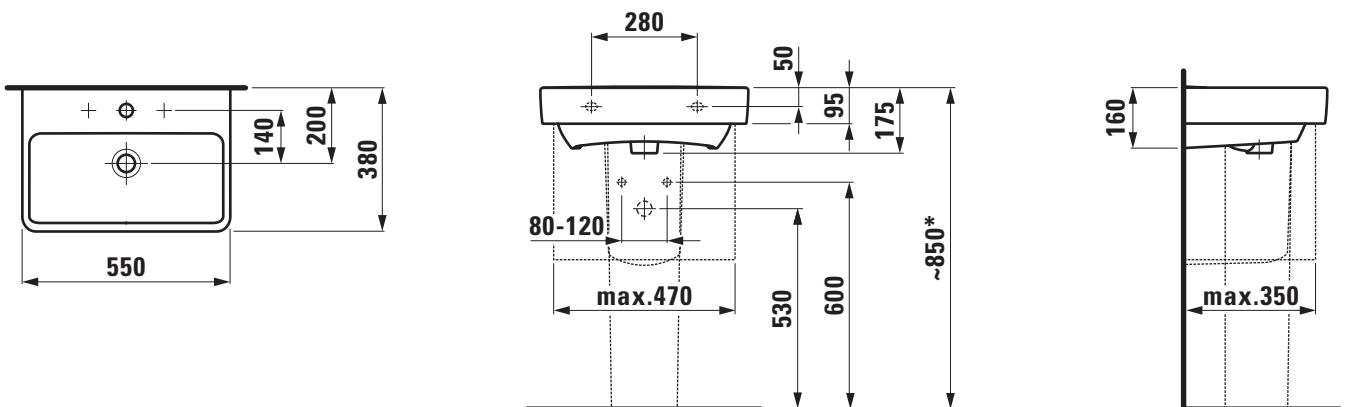

TECHNICAL DRAWINGS / S 1 : 20

* = Effective height must be fixed according to the height of the pedestal.