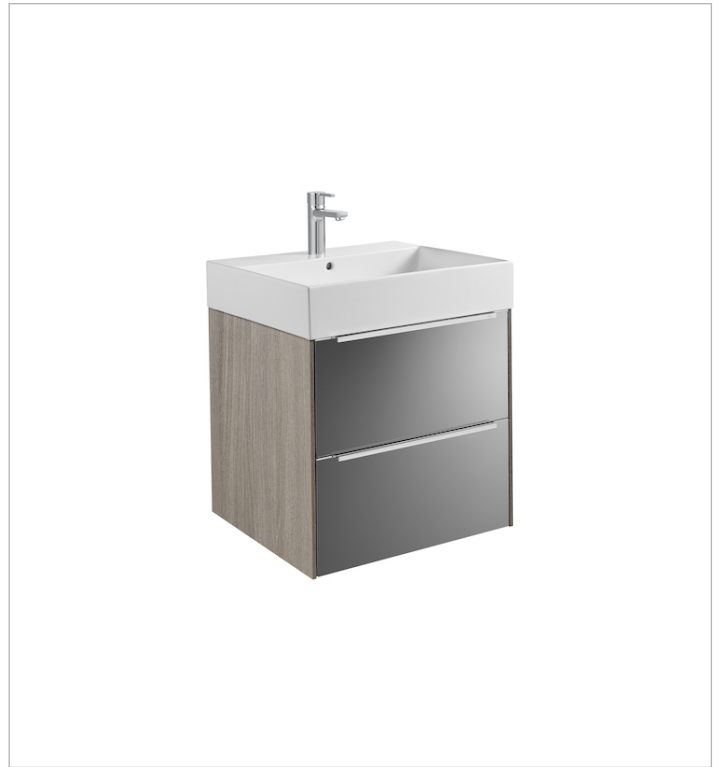

Three shapes, multiple combinations, ample possibilities. This vitreous china and furniture collection, with 3 design lines -Round (round), Soft (with soft angles) and Square (square)-, which can be perfectly combined, will bring life to bathroom spaces in any style.

How to obtain the reference number

Replace the “..” with the desired finish code from the list below

	402 City oak
	403 City oak / Dark mirror
	806 Gloss White

Dimensions

Length: 600 mm.

Width: 498 mm.

Height: 674 mm.

Includes

32752C..0 FINECERAMIC® wall-hung or vanity vitreous china basin

Optional

816815339 Optional leg set (x2)

816819409 Organizing box

816820409 Organizing box

Technical drawings

Three shapes, multiple combinations, ample possibilities. This vitreous china and furniture collection, with 3 design lines -Round (round), Soft (with soft angles) and Square (square)-, which can be perfectly combined, will bring life to bathroom spaces in any style.

FINECERAMIC® wall-hung or vanity vitreous china basin

Basin capacity (l): 11.85
 Bowl depth (mm): 109
 Bowl length (mm): 584
 Bowl position: Central
 Bowl width (mm): 352
 Fixing kit: Included
 Installation type: Vanity, Wall-hung
 Material: FINECERAMIC®
 Shape: Square
 Taphole configuration: 1 prepunched, 1 taphole, 1 prepunched