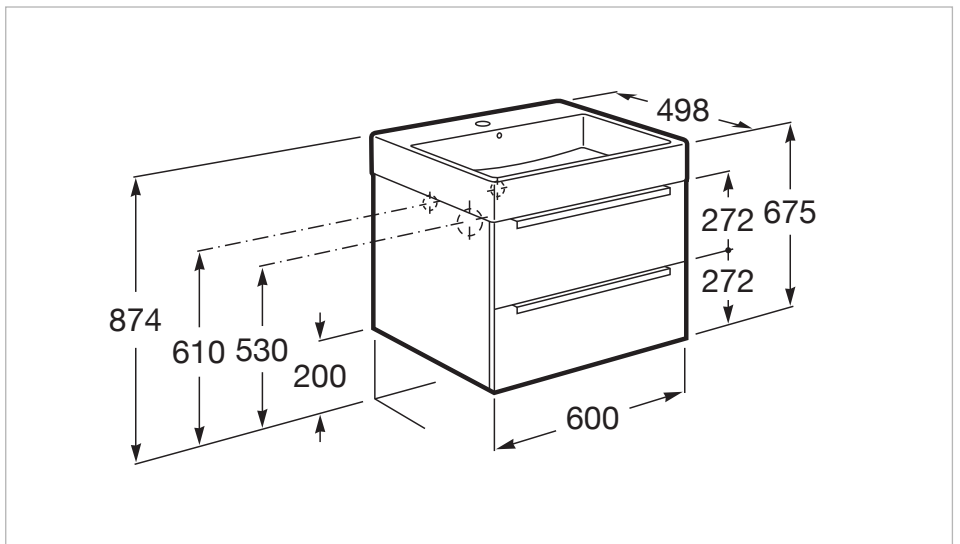

How to obtain the reference number

Replace the “..” with the desired finish code from the list below

	402 City oak
	403 City oak / Dark mirror
	806 Gloss White

Dimensions

Length: 600 mm.

Width: 498 mm.

Height: 674 mm.

Includes

32752C..0 FINECERAMIC® wall-hung or vanity vitreous china basin

Optional

816815339 Optional leg set (x2)

816819409 Organizing box

816820409 Organizing box

Technical drawings

Three shapes, multiple combinations, ample possibilities. This vitreous china and furniture collection, with 3 design lines -Round (round), Soft (with soft angles) and Square (square)-, which can be perfectly combined, will bring life to bathroom spaces in any style.

FINECERAMIC® wall-hung or vanity vitreous china basin

Basin capacity (l): 11.85
 Bowl depth (mm): 109
 Bowl length (mm): 584
 Bowl position: Central
 Bowl width (mm): 352
 Fixing kit: Included
 Installation type: Vanity, Wall-hung
 Material: FINECERAMIC®
 Shape: Square
 Taphole configuration: 1 prepunched, 1 taphole, 1 prepunched

Colours and finishes

How to obtain the reference number
 Replace the “..” with the desired finish code from the list below

00 White

Dimensions

Length: 600 mm.
 Width: 490 mm.
 Height: 120 mm.

Optional

32752C..0 + 857000... Unik (base unit and basin)