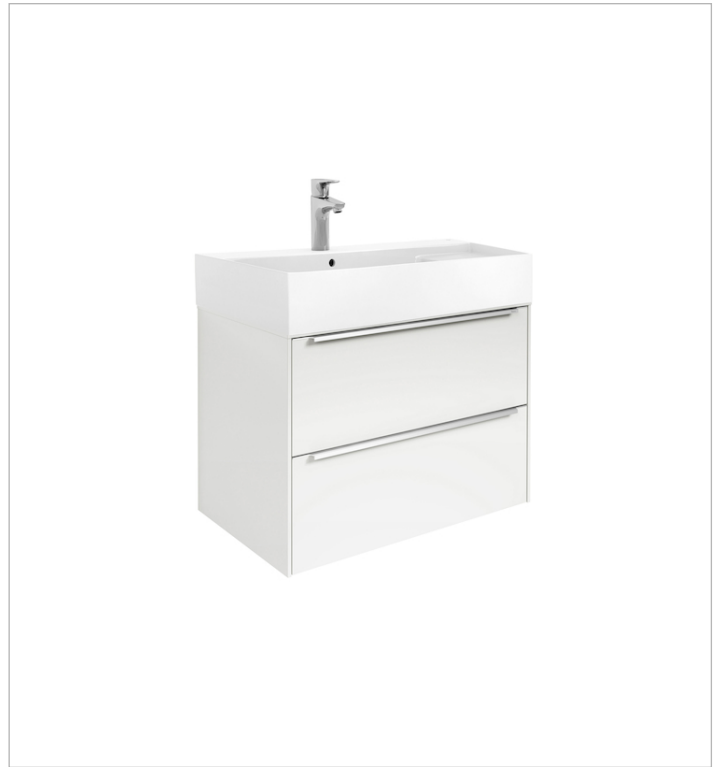

Unik (base unit and basin)

Base unit / Closing and opening system: Soft and self close drawers
 Base unit / Doors and drawers combination: 2 drawers
 Base unit / Structure: Drawers
 Basin / Integrated shelf
 Basin / Taphole configuration: 1 taphole in the middle
 Installation type: Wall-hung, Wall-hung with optional legs
 Material / Base unit: Chipboard, MDF
 Material / Basin: FINECERAMIC®
 Space-saving waste included
 Tap installation: On the basin

Colours and finishes

How to obtain the reference number
 Replace the “..” with the desired finish code from the list below

	402 City oak
	403 City oak / Dark mirror
	806 Gloss White

Dimensions

Length: 800 mm.
 Width: 498 mm.
 Height: 674 mm.

Includes

32752B..0 FINECERAMIC® wall-hung or vanity vitreous china basin

Optional

- 816815339 Optional leg set (x2)
- 816819409 Organizing box
- 816820409 Organizing box

Technical drawings

Three shapes, multiple combinations, ample possibilities. This vitreous china and furniture collection, with 3 design lines -Round (round), Soft (with soft angles) and Square (square)-, which can be perfectly combined, will bring life to bathroom spaces in any style.

FINECERAMIC® wall-hung or vanity vitreous china basin

Basin capacity (l): 13.25
 Bowl depth (mm): 109
 Bowl length (mm): 584
 Bowl position: **Left**
 Bowl width (mm): 352
 Fixing kit: **Included**
 Installation type: **Vanity, Wall-hung**
Integrated shelf
 Material: FINECERAMIC®
 Shape: **Square**
 Shelf position: **Right**
 Taphole configuration: **1 pre-punched, 1 taphole, 1 pre-punched**