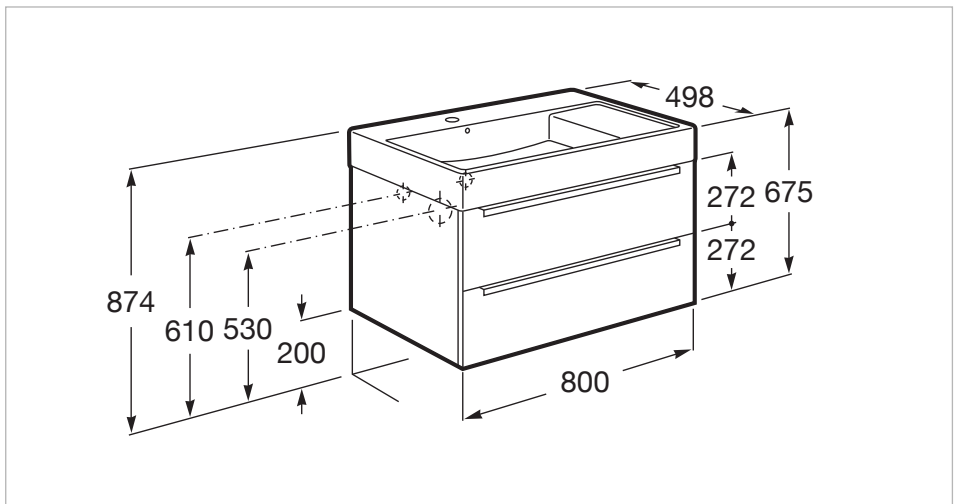

Colours and finishes

How to obtain the reference number
 Replace the “..” with the desired finish code from the list below

	402 City oak
	403 City oak / Dark mirror
	806 Gloss White

Dimensions

Length: 800 mm.
 Width: 498 mm.
 Height: 674 mm.

Includes

32752B..0 FINECERAMIC® wall-hung or vanity vitreous china basin

Optional

- 816815339 Optional leg set (x2)
- 816819409 Organizing box
- 816820409 Organizing box

Technical drawings

Three shapes, multiple combinations, ample possibilities. This vitreous china and furniture collection, with 3 design lines -Round (round), Soft (with soft angles) and Square (square)-, which can be perfectly combined, will bring life to bathroom spaces in any style.

FINECERAMIC® wall-hung or vanity vitreous china basin

Basin capacity (l): 13.25
 Bowl depth (mm): 109
 Bowl length (mm): 584
 Bowl position: **Left**
 Bowl width (mm): 352
 Fixing kit: **Included**
 Installation type: **Vanity, Wall-hung**
Integrated shelf
 Material: FINECERAMIC®
 Shape: **Square**
 Shelf position: **Right**
 Taphole configuration: **1 pre-punched, 1 taphole, 1 pre-punched**

Colours and finishes

How to obtain the reference number
 Replace the “..” with the desired finish code from the list below

00 White

Dimensions

Length: 800 mm.
 Width: 490 mm.
 Height: 120 mm.

Optional

32752B..0 + 857001... Unik (base unit and basin)