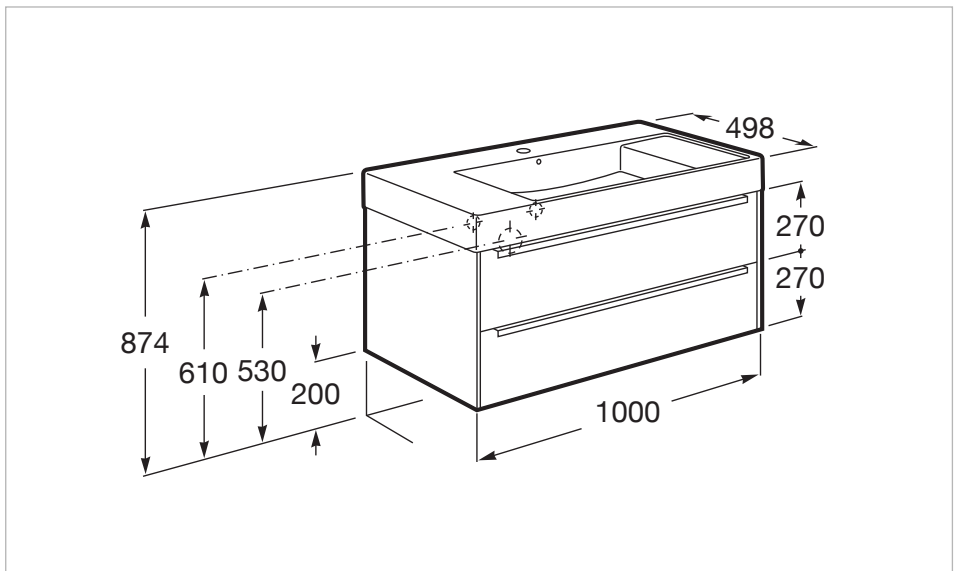

Technical drawings