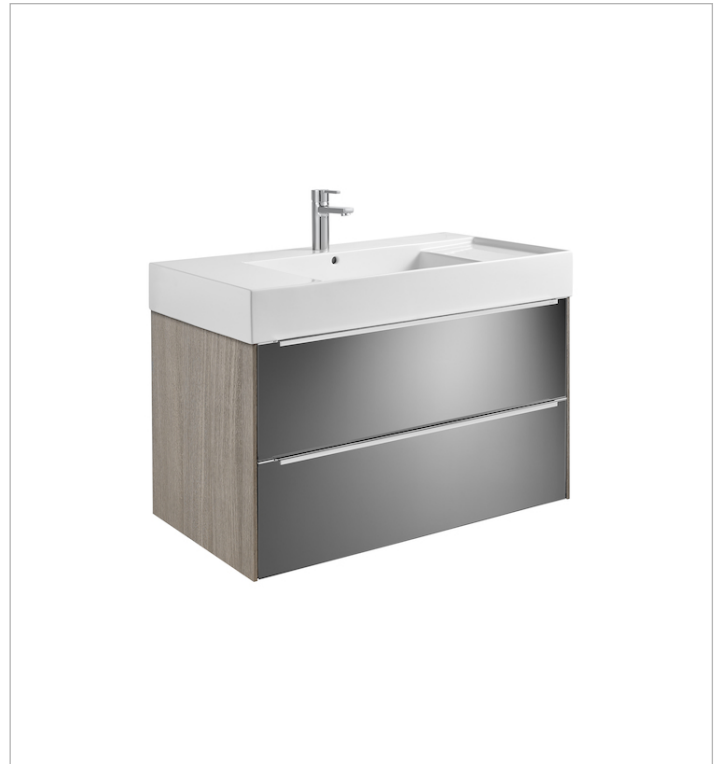

Unik (base unit and basin)

Base unit / Closing and opening system: Soft and self close drawers
 Base unit / Doors and drawers combination: 2 drawers
 Base unit / Structure: Drawers
 Basin / Integrated shelf
 Basin / Shelf position: On both sides
 Basin / Taphole configuration: 1 taphole in the middle
 Installation type: Wall-hung, Wall-hung with optional legs
 Material / Base unit: Chipboard, MDF
 Material / Basin: FINECERAMIC®
 Space-saving waste included
 Tap installation: On the basin

Colours and finishes

How to obtain the reference number
 Replace the “..” with the desired finish code from the list below

	402 City oak
	403 City oak / Dark mirror
	806 Gloss White

Dimensions

Length: 1000 mm.
 Width: 498 mm.
 Height: 674 mm.

Includes

32752A..0 FINECERAMIC® wall-hung or vanity vitreous china basin

Optional

- 816815339 Optional leg set (x2)
- 816819409 Organizing box
- 816820409 Organizing box

Technical drawings

Three shapes, multiple combinations, ample possibilities. This vitreous china and furniture collection, with 3 design lines -Round (round), Soft (with soft angles) and Square (square)-, which can be perfectly combined, will bring life to bathroom spaces in any style.

FINECERAMIC® wall-hung or vanity vitreous china basin

Basin capacity (l): 14.1
 Bowl depth (mm): 109
 Bowl length (mm): 587
 Bowl position: Central
 Bowl width (mm): 352
 Fixing kit: Included
 Installation type: Vanity, Wall-hung
Integrated shelf
 Material: FINECERAMIC®
 Shape: Square
 Shelf position: On both sides
 Taphole configuration: 1 pre-punched, 1 taphole, 1 pre-punched