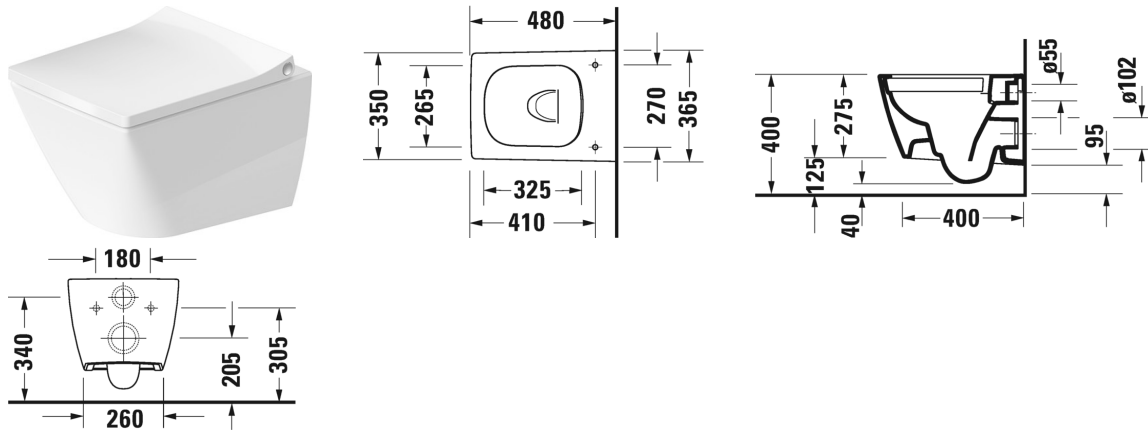

Toilet wall mounted Compact Duravit Rimless® # 257309..00 / 257309..00

|< 370 mm >|

Toilet wall mounted Compact Duravit Rimless®	Dimension	Weight	Order number
rimless, washdown model, Durafix included, UWL class 1			
Colors			
00 White Alpin 20 HygieneGlaze (an antibacterial ceramic glaze that provides almost indefinite effectiveness)			
Variant			
♣ 4,5 litre flush	370 x 480 mm	23.000 kg	257309..00
♣ 4,5 litre flush	370 x 480 mm	23.000 kg	257309..00
Infobox			
Durafix for invisible fixation is included in delivery			
Sanitary ceramics with the special WonderGliss surface finish will remain clean and attractive-looking for a long time to come. When ordering WonderGliss please add a "1" as eleventh digit to the model number.			
Accessory			
Fixing for wall mounted bidet and wall mounted toilet	Ø 12 x 180 mm	0.200 kg	006500
Noise reduction gasket for wall mounted toilet		0.300 kg	005064
Suitable products			
Toilet seat and cover removable, hinges stainless steel, without automatic closure,			002121
Toilet seat and cover removable, hinges stainless steel, with automatic closure,			002129

**Toilet wall mounted Compact Duravit Rimless® # 257309..00 /
257309..00**

|< 370 mm >|

All drawings contain the necessary measurements which are subject to standard tolerances. Exact measurements, in particular for customised installation scenarios, can only be taken from the finished ceramic piece.