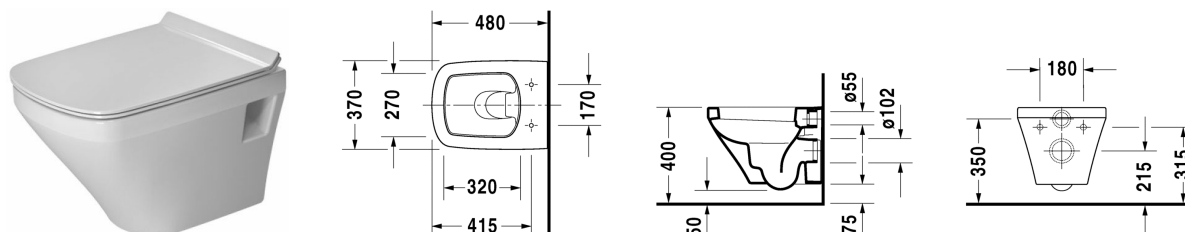

Toilet wall mounted Compact # 253909..00 / 253909..00

| < 370 mm > |

Toilet wall mounted Compact	Dimension	Weight	Order number
washdown model, UWL class 1			
Colors			
00 White Alpin 20 HygieneGlaze (an antibacterial ceramic glaze that provides almost indefinite effectiveness)			
Variant			
♣ 4,5 litre flush	370 x 480 mm	22.500 kg	253909..00
♣ 4,5 litre flush	370 x 480 mm	22.500 kg	253909..00
Sanitary ceramics with the special WonderGliss surface finish will remain clean and attractive-looking for a long time to come. When ordering WonderGliss please add a "1" as eleventh digit to the model number.			
Accessory for ceramics			
Fixing for wall mounted bidet and wall mounted toilet	Ø 12 x 180 mm	0.200 kg	006500
Accessory			
Noise reduction gasket for wall mounted toilet		0.300 kg	005064
Suitable products			
Toilet seat and cover hinges stainless steel, without automatic closure,			006371
Toilet seat and cover hinges stainless steel, removable, with automatic closure,			006379

All drawings contain the necessary measurements which are subject to standard tolerances. Exact measurements, in particular for customised installation scenarios, can only be taken from the finished ceramic piece.