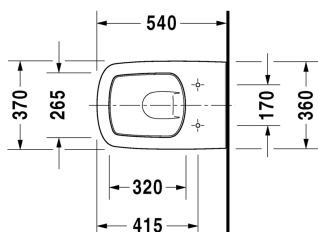

Toilet wall mounted # 253609..00 / 253609..00

| < 370 mm > |

Toilet wall mounted	Dimension	Weight	Order number
washdown model, UWL class 1			
Colors			
00 White Alpin 20 HygieneGlaze (an antibacterial ceramic glaze that provides almost indefinite effectiveness)			
Variant			
♣ 4,5 litre flush	370 x 540 mm	25.000 kg	253609..00
♣ 4,5 litre flush	370 x 540 mm	25.000 kg	253609..00
Sanitary ceramics with the special WonderGliss surface finish will remain clean and attractive-looking for a long time to come. When ordering WonderGliss please add a "1" as eleventh digit to the model number.			
Accessory for ceramics			
Fixing for wall mounted bidet and wall mounted toilet	Ø 12 x 180 mm	0.200 kg	006500
Accessory			
Noise reduction gasket for wall mounted toilet		0.300 kg	005064
Suitable products			
Toilet seat and cover hinges stainless steel, without automatic closure,			006371
Toilet seat and cover hinges stainless steel, removable, with automatic closure,			006379

All drawings contain the necessary measurements which are subject to standard tolerances. Exact measurements, in particular for customised installation scenarios, can only be taken from the finished ceramic piece.