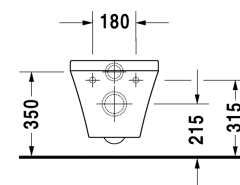

Toilet wall mounted # 253609..00 / 253609..00

| < 370 mm > |

Toilet wall mounted	Dimension	Weight	Order number
washdown model, UWL class 1			
Colors			
00 White Alpin 20 HygieneGlaze (an antibacterial ceramic glaze that provides almost indefinite effectiveness)			
Variant			
♣ 4,5 litre flush	370 x 540 mm	25.000 kg	253609..00
♣ 4,5 litre flush	370 x 540 mm	25.000 kg	253609..00
Sanitary ceramics with the special WonderGliss surface finish will remain clean and attractive-looking for a long time to come. When ordering WonderGliss please add a "1" as eleventh digit to the model number.			
Accessory for ceramics			
Fixing for wall mounted bidet and wall mounted toilet	Ø 12 x 180 mm	0.200 kg	006500
Accessory			
Noise reduction gasket for wall mounted toilet		0.300 kg	005064
Suitable products			
Toilet seat and cover hinges stainless steel, without automatic closure,			006371
Toilet seat and cover hinges stainless steel, removable, with automatic closure,			006379

All drawings contain the necessary measurements which are subject to standard tolerances. Exact measurements, in particular for customised installation scenarios, can only be taken from the finished ceramic piece.