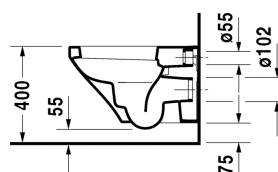

Toilet wall mounted # 253609..00 / 253609..00

| < 370 mm > |

Toilet wall mounted	Dimension	Weight	Order number
washdown model, UWL class 1			
Colors			
00 White Alpin 20 HygieneGlaze (an antibacterial ceramic glaze that provides almost indefinite effectiveness)			
Variant			
♣ 4,5 litre flush	370 x 540 mm	25.000 kg	253609..00
♣ 4,5 litre flush	370 x 540 mm	25.000 kg	253609..00
Sanitary ceramics with the special WonderGliss surface finish will remain clean and attractive-looking for a long time to come. When ordering WonderGliss please add a "1" as eleventh digit to the model number.			
Accessory for ceramics			
Fixing for wall mounted bidet and wall mounted toilet	Ø 12 x 180 mm	0.200 kg	006500
Accessory			
Noise reduction gasket for wall mounted toilet		0.300 kg	005064
Suitable products			
Toilet seat and cover hinges stainless steel, without automatic closure,			006371
Toilet seat and cover hinges stainless steel, removable, with automatic closure,			006379

All drawings contain the necessary measurements which are subject to standard tolerances. Exact measurements, in particular for customised installation scenarios, can only be taken from the finished ceramic piece.