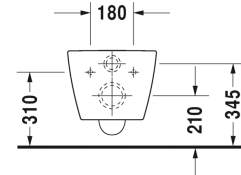

**Toilet wall mounted Compact Duravit Rimless® # 253009..00 / 253009..00**

| < 370 mm > |

Toilet wall mounted Compact Duravit Rimless®	Dimension	Weight	Order number
rimless, washdown model, Durafix included, UWL class 1			
<b>Colors</b>			
00 White Alpin 20 HygieneGlaze (an antibacterial ceramic glaze that provides almost indefinite effectiveness)			
<b>Variant</b>			
♣ inside colour White, outside colour White, 4,5 litre flush	370 x 480 mm	23.600 kg	253009..00
♣ inside colour White, outside colour White, 4,5 litre flush	370 x 480 mm	23.600 kg	253009..00
<b>Infobox</b>			
Durafix for invisible fixation is included in delivery			
Sanitary ceramics with the special WonderGliss surface finish will remain clean and attractive-looking for a long time to come. When ordering WonderGliss please add a "1" as eleventh digit to the model number.			
<b>Accessory for ceramics</b>			
Toilet seat and cover removable, hinges stainless steel, with automatic closure		2.000 kg	002019
Toilet seat and cover hinges stainless steel, without automatic closure		2.000 kg	002011
Fixing for wall mounted bidet and wall mounted toilet	Ø 12 x 180 mm	0.200 kg	006500
<b>Accessory</b>			
Noise reduction gasket for wall mounted toilet		0.300 kg	005064

*All drawings contain the necessary measurements which are subject to standard tolerances. Exact measurements, in particular for customised installation scenarios, can only be taken from the finished ceramic piece.*