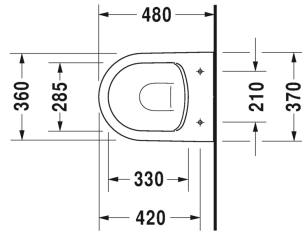

**Toilet wall mounted Compact Duravit Rimless® # 253009..00 / 253009..00**

| < 370 mm > |

Toilet wall mounted Compact Duravit Rimless®	Dimension	Weight	Order number
rimless, washdown model, Durafix included, UWL class 1			
<b>Colors</b>			
00 White Alpin 20 HygieneGlaze (an antibacterial ceramic glaze that provides almost indefinite effectiveness)			
<b>Variant</b>			
♣ inside colour White, outside colour White, 4,5 litre flush	370 x 480 mm	23.600 kg	253009..00
♣ inside colour White, outside colour White, 4,5 litre flush	370 x 480 mm	23.600 kg	253009..00
<b>Infobox</b>			
Durafix for invisible fixation is included in delivery			
Sanitary ceramics with the special WonderGliss surface finish will remain clean and attractive-looking for a long time to come. When ordering WonderGliss please add a "1" as eleventh digit to the model number.			
<b>Accessory for ceramics</b>			
Toilet seat and cover removable, hinges stainless steel, with automatic closure		2.000 kg	002019
Toilet seat and cover hinges stainless steel, without automatic closure		2.000 kg	002011
Fixing for wall mounted bidet and wall mounted toilet	Ø 12 x 180 mm	0.200 kg	006500
<b>Accessory</b>			
Noise reduction gasket for wall mounted toilet		0.300 kg	005064

*All drawings contain the necessary measurements which are subject to standard tolerances. Exact measurements, in particular for customised installation scenarios, can only be taken from the finished ceramic piece.*