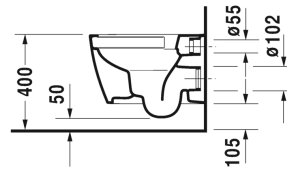

**Toilet wall mounted Compact Duravit Rimless® # 253009..00 / 253009..00**

| < 370 mm > |

Toilet wall mounted Compact Duravit Rimless®	Dimension	Weight	Order number
rimless, washdown model, Durafix included, UWL class 1			
<b>Colors</b>			
00 White Alpin 20 HygieneGlaze (an antibacterial ceramic glaze that provides almost indefinite effectiveness)			
<b>Variant</b>			
♣ inside colour White, outside colour White, 4,5 litre flush	370 x 480 mm	23.600 kg	253009..00
♣ inside colour White, outside colour White, 4,5 litre flush	370 x 480 mm	23.600 kg	253009..00
<b>Infobox</b>			
Durafix for invisible fixation is included in delivery			
Sanitary ceramics with the special WonderGliss surface finish will remain clean and attractive-looking for a long time to come. When ordering WonderGliss please add a "1" as eleventh digit to the model number.			
<b>Accessory for ceramics</b>			
Toilet seat and cover removable, hinges stainless steel, with automatic closure		2.000 kg	002019
Toilet seat and cover hinges stainless steel, without automatic closure		2.000 kg	002011
Fixing for wall mounted bidet and wall mounted toilet	Ø 12 x 180 mm	0.200 kg	006500
<b>Accessory</b>			
Noise reduction gasket for wall mounted toilet		0.300 kg	005064

*All drawings contain the necessary measurements which are subject to standard tolerances. Exact measurements, in particular for customised installation scenarios, can only be taken from the finished ceramic piece.*