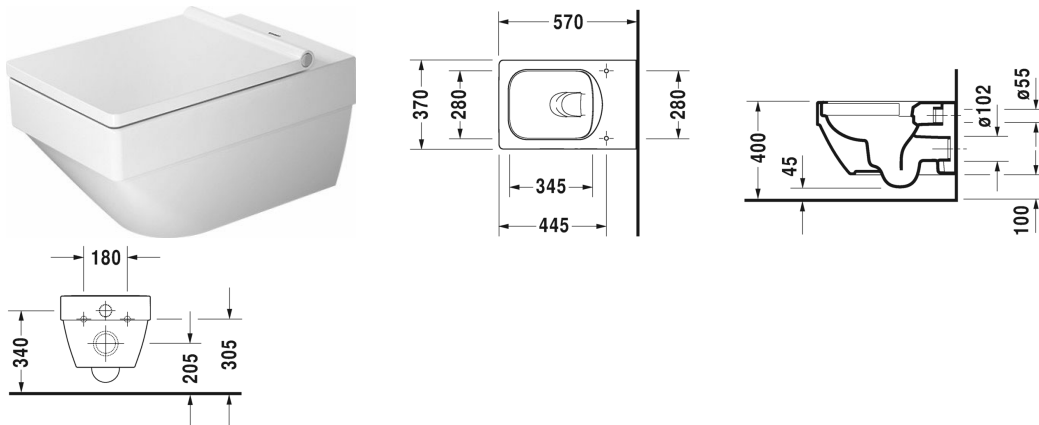

Toilet wall mounted Duravit Rimless® # 252509..00 / 252509..00

|< 370 mm >|

Toilet wall mounted Duravit Rimless®	Dimension	Weight	Order number
rimless, washdown model, Durafix included, UWL class 1			
Colors			
00 White Alpin 20 HygieneGlaze (an antibacterial ceramic glaze that provides almost indefinite effectiveness)			
Variant			
◆ 4,5 litre flush	370 x 570 mm	25.300 kg	252509..00
◆ 4,5 litre flush	370 x 570 mm	25.300 kg	252509..00
Infobox			
Durafix for invisible fixation is included in delivery			
Sanitary ceramics with the special WonderGliss surface finish will remain clean and attractive-looking for a long time to come. When ordering WonderGliss please add a "1" as eleventh digit to the model number.			
Accessory for ceramics			
Fixing for wall mounted bidet and wall mounted toilet	Ø 12 x 180 mm	0.200 kg	006500
Accessory			
Noise reduction gasket for wall mounted toilet		0.300 kg	005064
Suitable products			
Toilet seat and cover removable, hinges stainless steel, with automatic closure,			002209
Toilet seat and cover removable, hinges stainless steel, without automatic closure,			002201

Toilet wall mounted Duravit Rimless® # 252509..00 /
252509..00

|< 370 mm >|

All drawings contain the necessary measurements which are subject to standard tolerances. Exact measurements, in particular for customised installation scenarios, can only be taken from the finished ceramic piece.