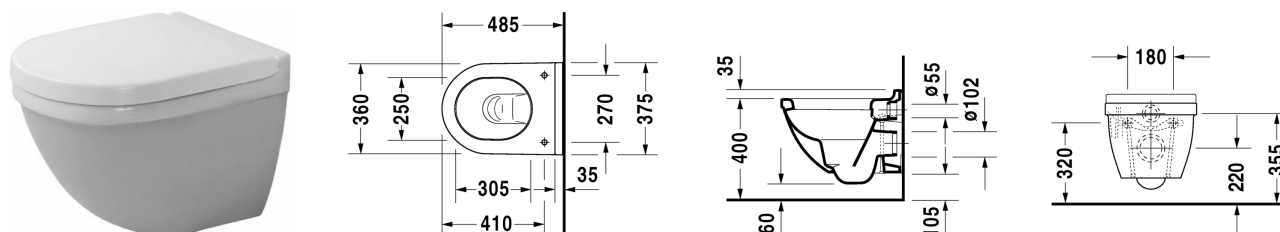

Toilet wall mounted Compact # 222709..00 / 222709..00

| < 360 mm > |

Toilet wall mounted Compact	Dimension	Weight	Order number
washdown model, Durafix included, UWL class 1			
Colors			
00 White Alpin 20 HygieneGlaze (an antibacterial ceramic glaze that provides almost indefinite effectiveness)			
Variant			
♣ 4,5 litre flush	360 x 485 mm	21.500 kg	222709..00
♣ 4,5 litre flush	360 x 485 mm	21.500 kg	222709..00
Infobox			
Durafix for invisible fixation is included in delivery			
Sanitary ceramics with the special WonderGliss surface finish will remain clean and attractive-looking for a long time to come. When ordering WonderGliss please add a "1" as eleventh digit to the model number.			
Accessory for ceramics			
Fixing for wall mounted bidet and wall mounted toilet	Ø 12 x 180 mm	0.200 kg	006500
Accessory			
Noise reduction gasket for wall mounted toilet		0.300 kg	005020
Suitable products			
Toilet seat and cover hinges stainless steel, without automatic closure,			006381
Toilet seat and cover hinges stainless steel, removable, with automatic closure,			006389

All drawings contain the necessary measurements which are subject to standard tolerances. Exact measurements, in particular for customised installation scenarios, can only be taken from the finished ceramic piece.