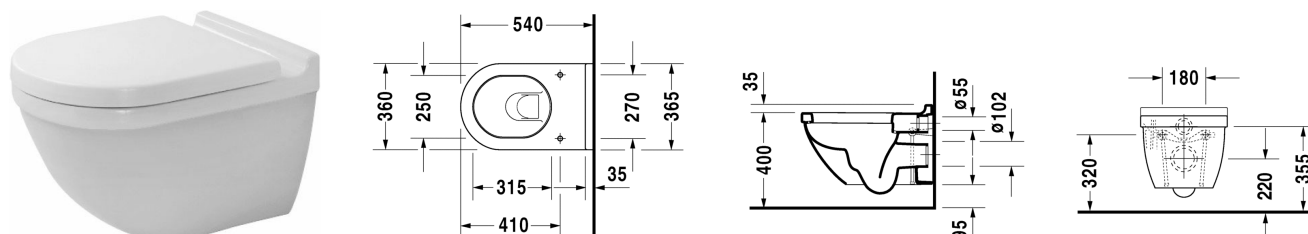

Toilet wall mounted # 222509..00 / 222509..00

|< 360 mm >|

Toilet wall mounted	Dimension	Weight	Order number
washdown model, Durafix included, UWL class 1			
Colors			
00 White Alpin 20 HygieneGlaze (an antibacterial ceramic glaze that provides almost indefinite effectiveness)			
Variant			
♣ 4,5 litre flush	360 x 540 mm	27.000 kg	222509..00
♣ 4,5 litre flush	360 x 540 mm	27.000 kg	222509..00
Infobox			
Durafix for invisible fixation is included in delivery			
Sanitary ceramics with the special WonderGliss surface finish will remain clean and attractive-looking for a long time to come. When ordering WonderGliss please add a "1" as eleventh digit to the model number.			
Accessory for ceramics			
Fixing for wall mounted bidet and wall mounted toilet	Ø 12 x 180 mm	0.200 kg	006500
Accessory			
Noise reduction gasket for wall mounted toilet		0.300 kg	005020
Suitable products			
Toilet seat and cover hinges stainless steel, without automatic closure,			006381
Toilet seat and cover hinges stainless steel, removable, with automatic closure,			006389

All drawings contain the necessary measurements which are subject to standard tolerances. Exact measurements, in particular for customised installation scenarios, can only be taken from the finished ceramic piece.