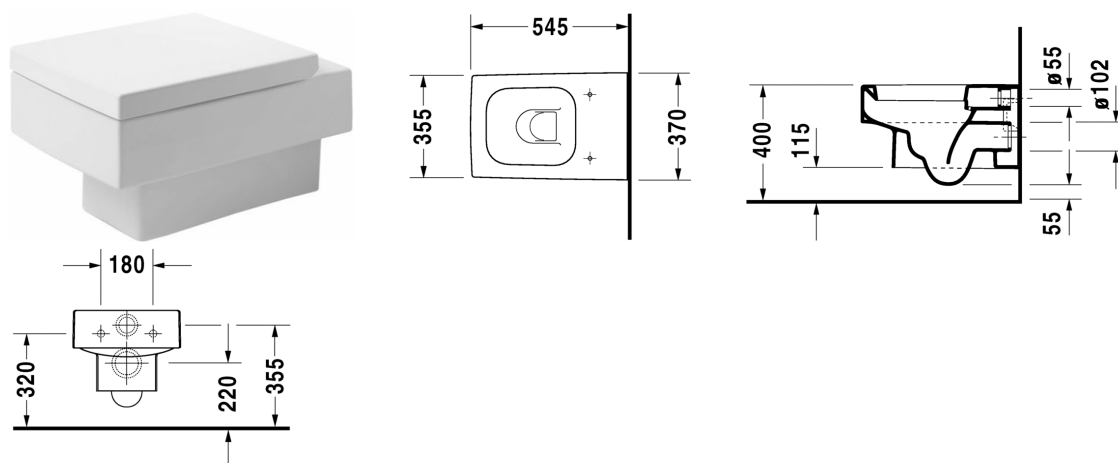

Toilet wall mounted # 221709..64

| < 370 mm > |

Toilet wall mounted	Dimension	Weight	Order number
washdown model, UWL class 1			
Colors			
00 White Alpin 08 Black			
Variant			
◆ 4,5 litre flush	370 x 545 mm	25.200 kg	221709..64
Sanitary ceramics with the special WonderGliss surface finish will remain clean and attractive-looking for a long time to come. When ordering WonderGliss please add a "1" as eleventh digit to the model number.			
Accessory for ceramics			
Fixing for wall mounted bidet and wall mounted toilet	Ø 12 x 180 mm	0.200 kg	006500
Accessory			
Noise reduction gasket for wall mounted toilet		0.300 kg	005064
Suitable products			
Toilet seat and cover removable, hinges stainless steel, with automatic closure,			006769

All drawings contain the necessary measurements which are subject to standard tolerances. Exact measurements, in particular for customised installation scenarios, can only be taken from the finished ceramic piece.