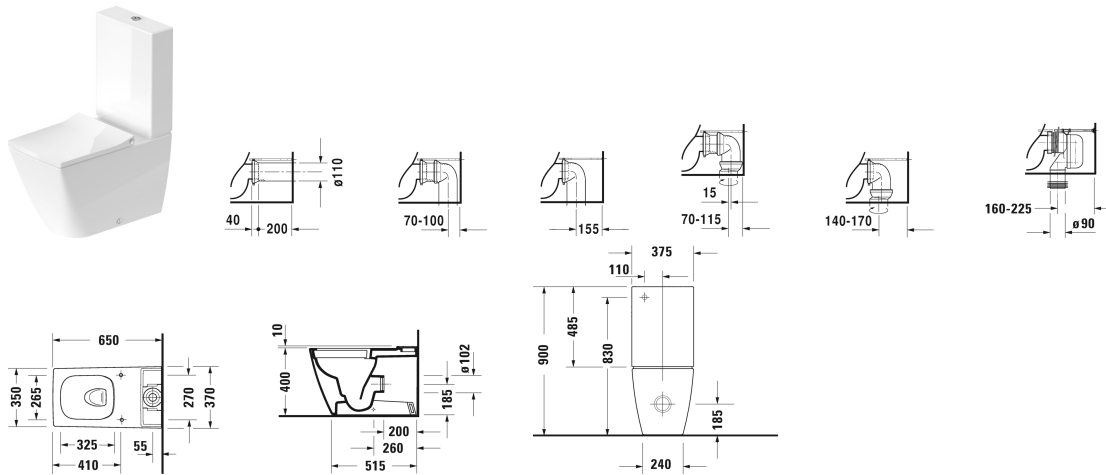

Toilet close-coupled Duravit Rimless® # 219109..00 / 219109..00

| < 350 mm > |

Toilet close-coupled Duravit Rimless®	Dimension	Weight	Order number
rimless, washdown model, (without cistern), fixings included, UWL class 1			
Colors			
00 White Alpin 20 HygieneGlaze (an antibacterial ceramic glaze that provides almost indefinite effectiveness)			
Variant			
◆ 4,5 litre flush, Outlet for Vario connector set, for horizontal and vertical outlet, length adjustable from 70 - 200 mm, and vario connecting bend, vertical outlet from 160 - 200 mm	350 x 650 mm	38.900 kg	219109..00
◆ 4,5 litre flush, Outlet for Vario connector set, for horizontal and vertical outlet, length adjustable from 70 - 200 mm, and vario connecting bend, vertical outlet from 160 - 200 mm	350 x 650 mm	38.900 kg	219109..00
Sanitary ceramics with the special WonderGliss surface finish will remain clean and attractive-looking for a long time to come. When ordering WonderGliss please add a "1" as eleventh digit to the model number.			
Accessory			
Vario connecting bend for vertical outlet	Ø 100 mm	0.700 kg	899025
Vario connector set incl. excenter	Ø 110 mm	1.500 kg	001422
Suitable products			
Cistern with Dual Flush mechanism, chrome, concealed left supply, 375 x 130 mm	375 x 130 mm		094200
Toilet seat and cover removable, hinges stainless steel, without automatic closure,			002121

Toilet close-coupled Duravit Rimless® # 219109..00 /
219109..00

|< 350 mm >|

Toilet seat and cover removable, hinges stainless steel, with
automatic closure,

002129

All drawings contain the necessary measurements which are subject to standard tolerances. Exact measurements, in particular for customised installation scenarios, can only be taken from the finished ceramic piece.