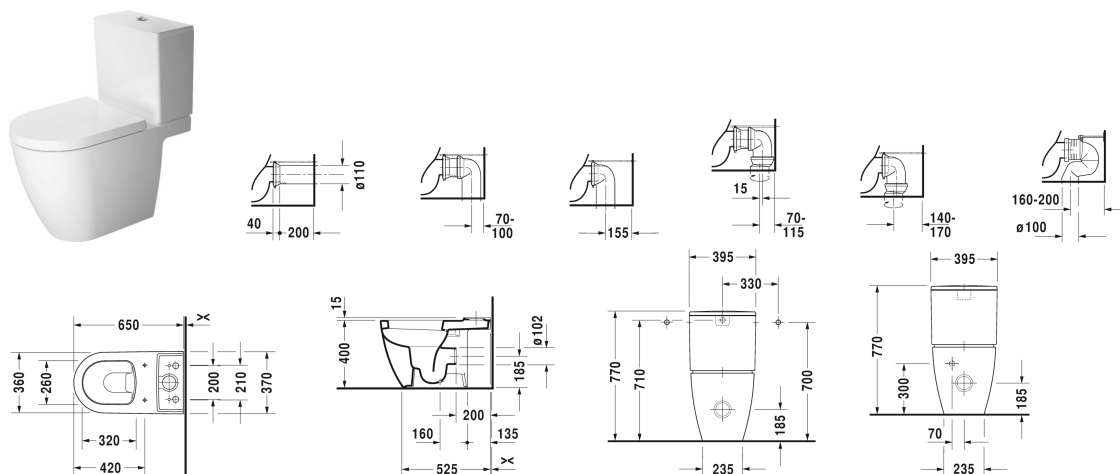

**Toilet close-coupled # 217209..00 / 217209..00**

| &lt; 370 mm &gt; |

Toilet close-coupled	Dimension	Weight	Order number
washdown model, (without cistern), fixings included, UWL class 1, 4,5 litre flush			
<b>Colors</b>			
00 White Alpin 20 HygieneGlaze (an antibacterial ceramic glaze that provides almost indefinite effectiveness)			
<b>Variant</b>			
•	370 x 650 mm	31.000 kg	217209..00
•	370 x 650 mm	31.000 kg	217209..00
Sanitary ceramics with the special WonderGliss surface finish will remain clean and attractive-looking for a long time to come. When ordering WonderGliss please add a "1" as eleventh digit to the model number.			
<b>Suitable products</b>			
Cistern for bottom left supply, with Dual Flush mechanism, chrome, 390 x 180 mm	390 x 180 mm		093810
Toilet seat and cover hinges stainless steel, without automatic closure,			002011
Toilet seat and cover removable, hinges stainless steel, with automatic closure,			002019

All drawings contain the necessary measurements which are subject to standard tolerances. Exact measurements, in particular for customised installation scenarios, can only be taken from the finished ceramic piece.