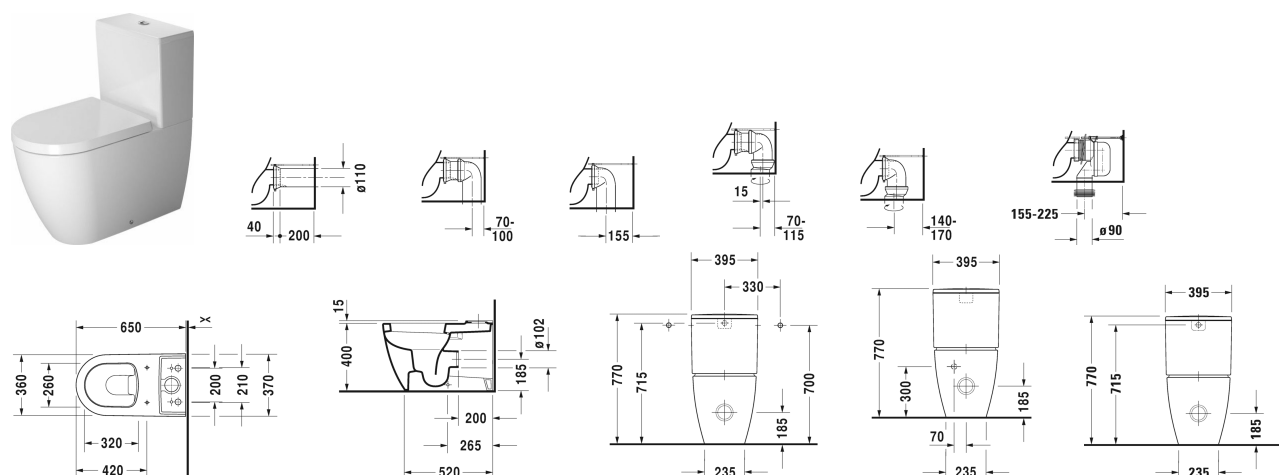

**Toilet close-coupled # 217009..00 / 217009..00**

| &lt; 370 mm &gt; |

Toilet close-coupled	Dimension	Weight	Order number
(without cistern), washdown model, fixings included, UWL class 1			
<b>Colors</b>			
00 White Alpin 20 HygieneGlaze (an antibacterial ceramic glaze that provides almost indefinite effectiveness)			
<b>Variant</b>			
<ul style="list-style-type: none"> <li>4,5 litre flush, Outlet for Vario connector set, for horizontal and vertical outlet, length adjustable from 70 - 200 mm, and vario connecting bend, vertical outlet from 160 - 200 mm</li> </ul>	370 x 650 mm	35.400 kg	217009..00
<ul style="list-style-type: none"> <li>4,5 litre flush, Outlet for Vario connector set, for horizontal and vertical outlet, length adjustable from 70 - 200 mm, and vario connecting bend, vertical outlet from 160 - 200 mm</li> </ul>	370 x 650 mm	35.400 kg	217009..00
Sanitary ceramics with the special WonderGliss surface finish will remain clean and attractive-looking for a long time to come. When ordering WonderGliss please add a "1" as eleventh digit to the model number.			
<b>Accessory</b>			
Vario connecting bend for vertical outlet	Ø 100 mm	0.700 kg	899025
Vario connector set incl. excenter	Ø 110 mm	1.500 kg	001422
<b>Suitable products</b>			
Cistern for bottom left supply, with Dual Flush mechanism, chrome, 390 x 180 mm	390 x 180 mm		093810
Toilet seat and cover hinges stainless steel, without automatic closure,			002011

**Toilet close-coupled # 217009..00 / 217009..00**

|< 370 mm >|

Toilet seat and cover removable, hinges stainless steel, with automatic closure,

002019

*All drawings contain the necessary measurements which are subject to standard tolerances. Exact measurements, in particular for customised installation scenarios, can only be taken from the finished ceramic piece.*