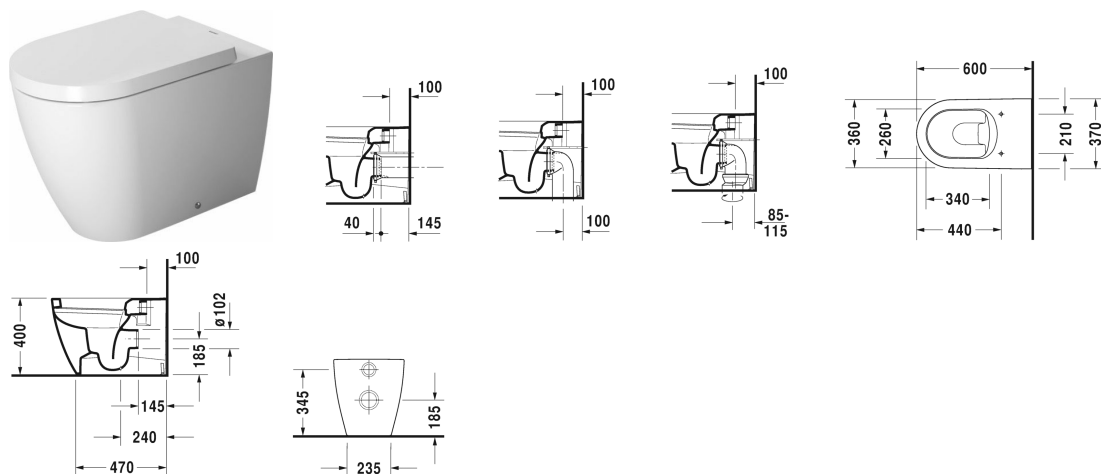

**Toilet floor standing # 216909..00 / 216909..00**

| &lt; 370 mm &gt; |

Toilet floor standing	Dimension	Weight	Order number
back to wall, washdown model, fixings included, horizontal outlet, UWL class 1			
<b>Colors</b>			
00 White Alpin 20 HygieneGlaze (an antibacterial ceramic glaze that provides almost indefinite effectiveness)			
<b>Variant</b>			
♣ inside colour White, outside colour White, 4,5 litre flush	370 x 600 mm	29.000 kg	216909..00
♣ inside colour White, outside colour White, 4,5 litre flush	370 x 600 mm	29.000 kg	216909..00
Sanitary ceramics with the special WonderGliss surface finish will remain clean and attractive-looking for a long time to come. When ordering WonderGliss please add a "1" as eleventh digit to the model number.			
<b>Accessory for ceramics</b>			
Toilet seat and cover removable, hinges stainless steel, with automatic closure		2.100 kg	002009
Toilet seat and cover hinges stainless steel, without automatic closure		2.100 kg	002001
<b>Accessory</b>			
Vario connector set incl. excenter	Ø 110 mm	1.500 kg	001422

All drawings contain the necessary measurements which are subject to standard tolerances. Exact measurements, in particular for customised installation scenarios, can only be taken from the finished ceramic piece.