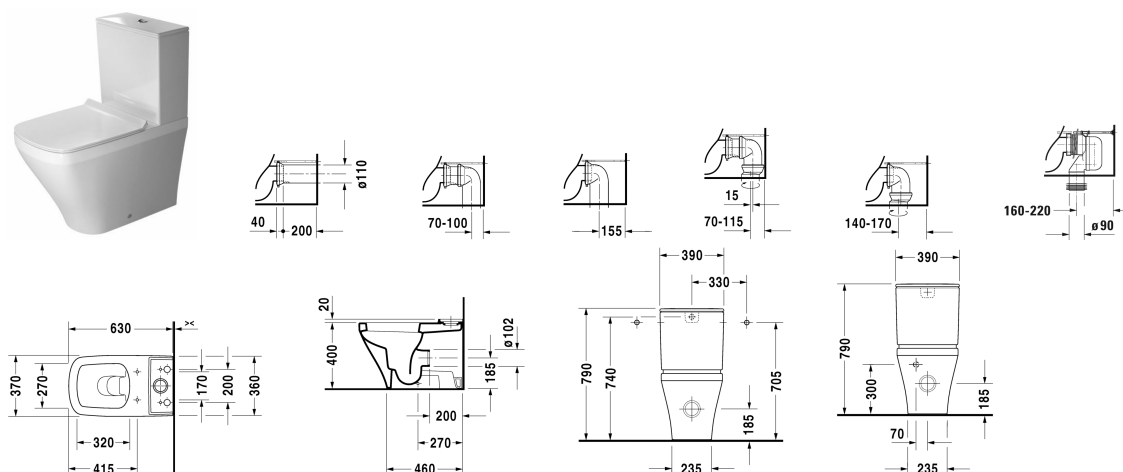

Toilet close-coupled # 215509..00 / 215509..00

| < 370 mm > |

Toilet close-coupled	Dimension	Weight	Order number
(without cistern), washdown model, Outlet for Vario connector set, for horizontal and vertical outlet, length adjustable from 70 - 170 mm, and Vario connecting bend, vertical outlet from 160 - 200 mm, fixings included, UWL class 1			
Colors			
00 White Alpin 20 HygieneGlaze (an antibacterial ceramic glaze that provides almost indefinite effectiveness)			
Variant			
♣ 4,5 litre flush	370 x 630 mm	30.500 kg	215509..00
♣ 4,5 litre flush	370 x 630 mm	30.500 kg	215509..00
Sanitary ceramics with the special WonderGliss surface finish will remain clean and attractive-looking for a long time to come. When ordering WonderGliss please add a "1" as eleventh digit to the model number.			
Accessory			
Vario connecting bend for vertical outlet	Ø 100 mm	0.700 kg	899025
Vario connector set incl. excenter	Ø 110 mm	1.500 kg	001422
Suitable products			
Toilet seat and cover hinges stainless steel, without automatic closure,			006371
Toilet seat and cover hinges stainless steel, removable, with automatic closure,			006379
Cistern with Dual Flush mechanism, chrome, for bottom left supply, 390 x 170 mm	390 x 170 mm		093510

Toilet close-coupled # 215509..00 / 215509..00

|< 370 mm >|

All drawings contain the necessary measurements which are subject to standard tolerances. Exact measurements, in particular for customised installation scenarios, can only be taken from the finished ceramic piece.