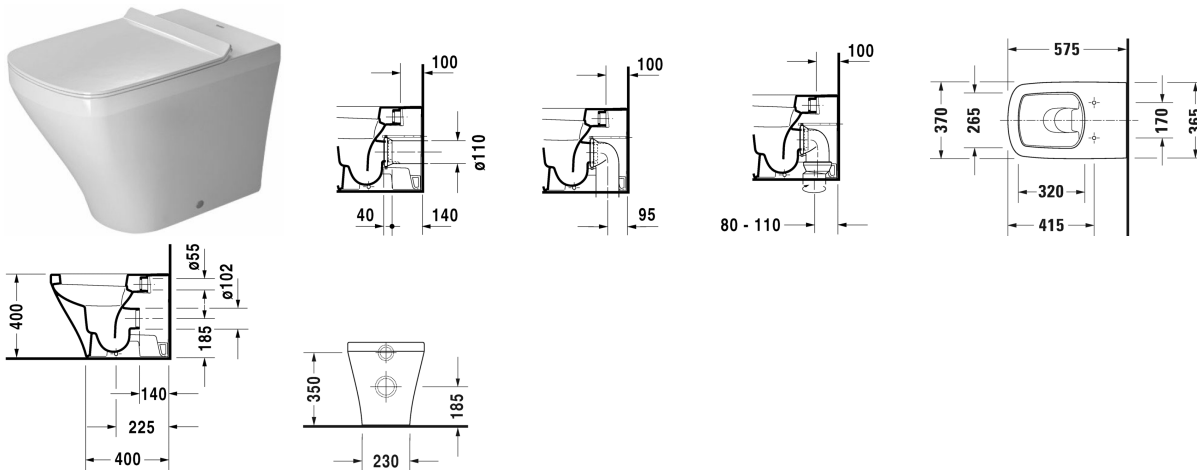

Toilet floor standing # 215009..00 / 215009..00

| < 370 mm > |

Toilet floor standing	Dimension	Weight	Order number
back to wall, for independent water supply, fixings included, washdown model, horizontal outlet, UWL class 1			
Colors			
00 White Alpin 20 HygieneGlaze (an antibacterial ceramic glaze that provides almost indefinite effectiveness)			
Variant			
♣ 4,5 litre flush	370 x 570 mm	28.000 kg	215009..00
♣ 4,5 litre flush	370 x 570 mm	28.000 kg	215009..00
Sanitary ceramics with the special WonderGliss surface finish will remain clean and attractive-looking for a long time to come. When ordering WonderGliss please add a "1" as eleventh digit to the model number.			
Suitable products			
Toilet seat and cover hinges stainless steel, without automatic closure,			006371
Toilet seat and cover hinges stainless steel, removable, with automatic closure,			006379

All drawings contain the necessary measurements which are subject to standard tolerances. Exact measurements, in particular for customised installation scenarios, can only be taken from the finished ceramic piece.