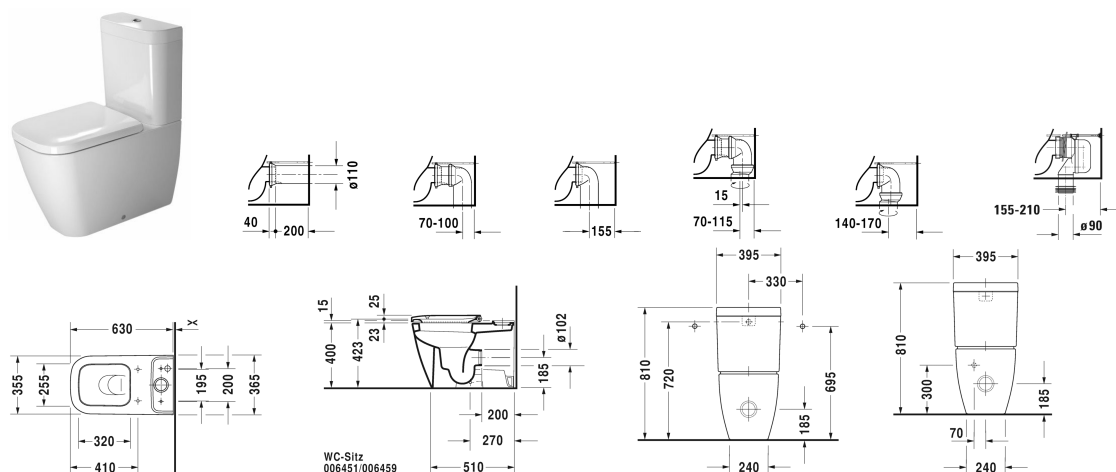

**Toilet close-coupled # 213409..00 / 213409..00**

| &lt; 365 mm &gt; |

Toilet close-coupled	Dimension	Weight	Order number
(without cistern), washdown model, Outlet for Vario connector set, for horizontal and vertical outlet, length adjustable from 70 - 200 mm, and vario connecting bend, vertical outlet from 160 - 200 mm, fixings included, UWL class 1			
<b>Colors</b>			
00 White Alpin 20 HygieneGlaze (an antibacterial ceramic glaze that provides almost indefinite effectiveness)			
<b>Variant</b>			
♣ 4,5 litre flush	365 x 630 mm	37.800 kg	213409..00
♣ 4,5 litre flush	365 x 630 mm	37.800 kg	213409..00
Sanitary ceramics with the special WonderGliss surface finish will remain clean and attractive-looking for a long time to come. When ordering WonderGliss please add a "1" as eleventh digit to the model number.			
<b>Accessory</b>			
Vario connecting bend for vertical outlet	Ø 100 mm	0.700 kg	899025
Vario connector set incl. excenter	Ø 110 mm	1.500 kg	001422
<b>Suitable products</b>			
Cistern for bottom left supply, 395 x 160 mm	395 x 160 mm		093410
Toilet seat and cover removable, hinges stainless steel, without automatic closure,			006451
Toilet seat and cover removable, hinges stainless steel, with automatic closure,			006459

**Toilet close-coupled # 213409..00 / 213409..00**

**|< 365 mm >|**

---

*All drawings contain the necessary measurements which are subject to standard tolerances. Exact measurements, in particular for customised installation scenarios, can only be taken from the finished ceramic piece.*