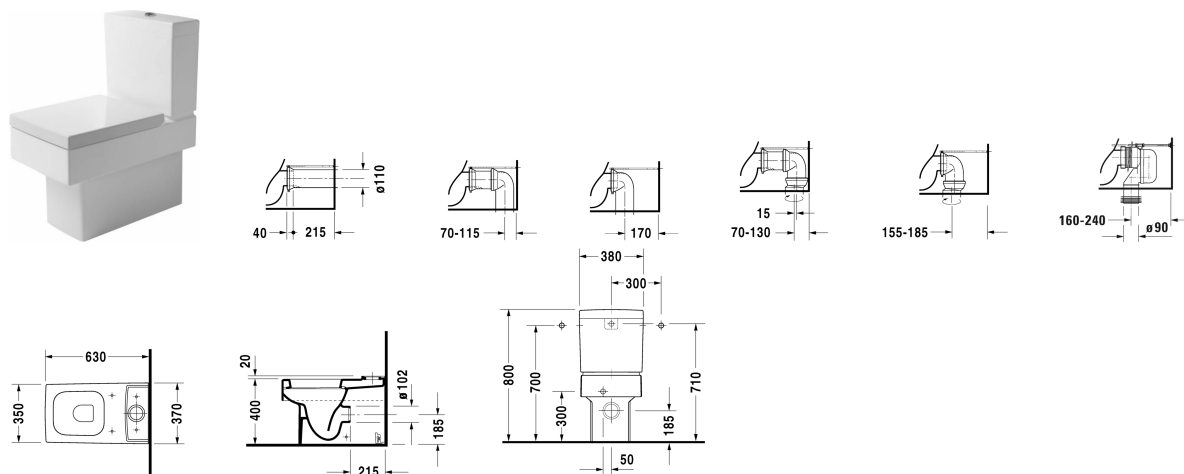

**Toilet close-coupled # 211609..00**

| &lt; 370 mm &gt; |

Toilet close-coupled	Dimension	Weight	Order number
(without cistern), washdown model, fixings included, UWL class 2			
<b>Colors</b>			
00 White Alpin 08 Black			
<b>Variant</b>			
<ul style="list-style-type: none"> <li>6 litre flush, Outlet for Vario connector set, for horizontal and vertical outlet, length adjustable from 70 - 170 mm, and Vario connecting bend, vertical outlet from 160 - 200 mm</li> </ul>	370 x 630 mm	31.800 kg	211609..00
Sanitary ceramics with the special WonderGliss surface finish will remain clean and attractive-looking for a long time to come. When ordering WonderGliss please add a "1" as eleventh digit to the model number.			
<b>Accessory</b>			
Vario connecting bend for vertical outlet	Ø 100 mm	0.700 kg	899025
Vario connector set incl. excenter	Ø 110 mm	1.500 kg	001422
<b>Suitable products</b>			
Toilet seat and cover removable, hinges stainless steel, with automatic closure,			006769
Cistern with Dual Flush mechanism, chrome, 6/3 l, for bottom left supply, 380 x 160 mm	380 x 160 mm		090910

All drawings contain the necessary measurements which are subject to standard tolerances. Exact measurements, in particular for customised installation scenarios, can only be taken from the finished ceramic piece.