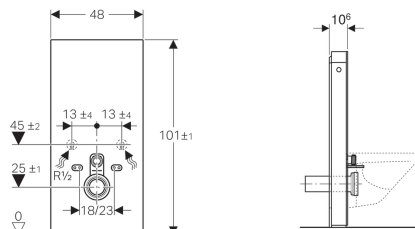

Geberit Monolith sanitary module for wall-hung WC, 101 cm

Example image

Application purposes

- For renovations, conversions and new buildings
- For wall inlets with inlet height > 23 cm
- For replacing low-level exposed cisterns
- For replacing wall-hung WCs with close-coupled exposed cistern
- For Geberit AquaClean WC complete solutions
- For connecting Geberit AquaClean WC enhancement solutions, with accessories
- For mounting on finished floors
- For installation in front of drywalls or solid walls
- For compensating the offset between WC connections and wall drains using a stepped straight connector for wall-hung WCs

Characteristics

- Dual flush
- Compensation of dimensional tolerances possible
- Height-adjustable up to 7 cm
- Front cladding made of glass (ESG)
- Fastening height WC ceramic appliance 35 ± 1 cm
- Cistern fully insulated against condensation
- Side cladding made of aluminium brushed
- Self-supporting

- Adjustable flush volume
- Water supply connection on the bottom
- Water supply connection on the left/right possible with accessories

Technical data

Flow pressure	0.1-10 bar
Maximum operating temperature, water	25 °C
Flush volume, factory setting	6 and 3 l
Flush volume large, adjustment range	4.5 / 6 l
Flush volume small	3 l

Scope of delivery

- Water supply connection set with 2 angle stop valves, 1/2"
- Flush bend extension 160 mm
- Sleeve made of EPDM, $\varnothing 44 / 55$ mm
- Straight connector made of PE-HD, $\varnothing 90$ mm
- Adaptor socket made of PE-HD, $\varnothing 90 / 110$ mm
- 2 threaded rods M12
- Sound insulation set
- Base cover
- Fastening material for drywall
- Fastening material