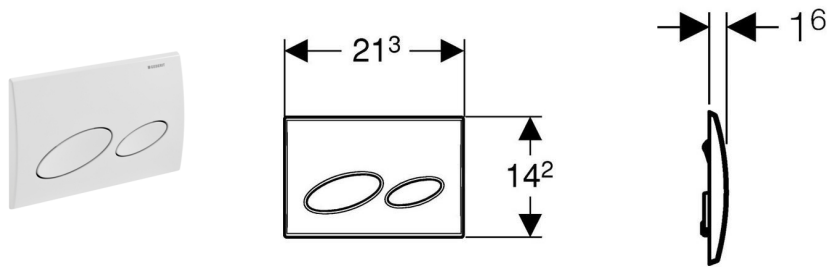

Geberit flush plate Kappa20 for dual flush, plastic

Application purpose

- For Geberit Kappa concealed cistern 15 cm
- For dual flush
- Not suitable for Geberit Kappa concealed cistern 15 cm, Geberit Omega concealed cistern 12 cm, concealed cistern type 123 and concealed cistern for low height furniture

Technical data

Actuation force	< 20 N
Product material	Plastic

Scope of delivery

- 2 actuator rods
- 2 distance bolts
- Mounting frame
- Fastening material

Article

Article no. Article no.	Colour Colour	PU1 PU1	PU2 PU2	PU4 PU4
115.228.10.1	bahama beige	1	10	
115.228.11.1	white	1	10	210
115.228.CG.1	manhattan	1	10	
115.228.DK.1	edelweiss	1	10	
115.228.DW.1	black RAL 9005	1	10	
115.228.EP.1	pergamon	1	10	210
115.228.FB.1	agais	1	10	
115.228.FR.1	star white	1	10	
115.228.21.1	gloss chrome	1	10	210
115.228.46.1	matt chrome	1	10	210
115.228.DT.1	fine brass	1	10	
115.228.GM.1	satinox	1	10	
115.228.KB.1	gloss chrome / structured chrome	1	10	