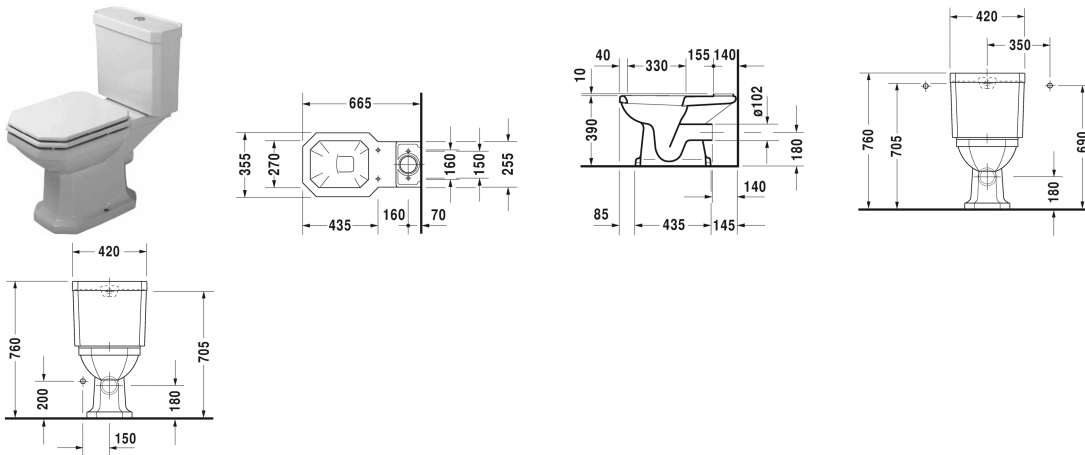

**Toilet close-coupled # 0227090000**

| &lt; 355 mm &gt; |

Toilet close-coupled	Dimension	Weight	Order number
washdown model, (without cistern), UWL class 2, 6 litre flush, horizontal outlet			
<b>Colors</b>			
00 White Alpin			
<b>Variant</b>			
◆	355 x 665 mm	25.000 kg	0227090000
Sanitary ceramics with the special WonderGliss surface finish will remain clean and attractive-looking for a long time to come. When ordering WonderGliss please add a "1" as eleventh digit to the model number.			
<b>Accessory</b>			
Fixing for floor standing bidet, floor standing toilet and siphon cover, caps white and chrome	Ø 6 x 70 mm	0.400 kg	006701
<b>Suitable products</b>			
Cistern for bottom left supply, 430 x 175 mm	430 x 175 mm		087221
Toilet seat and cover octagonal seat hole, hinges stainless steel, with automatic closure,			006489

All drawings contain the necessary measurements which are subject to standard tolerances. Exact measurements, in particular for customised installation scenarios, can only be taken from the finished ceramic piece.